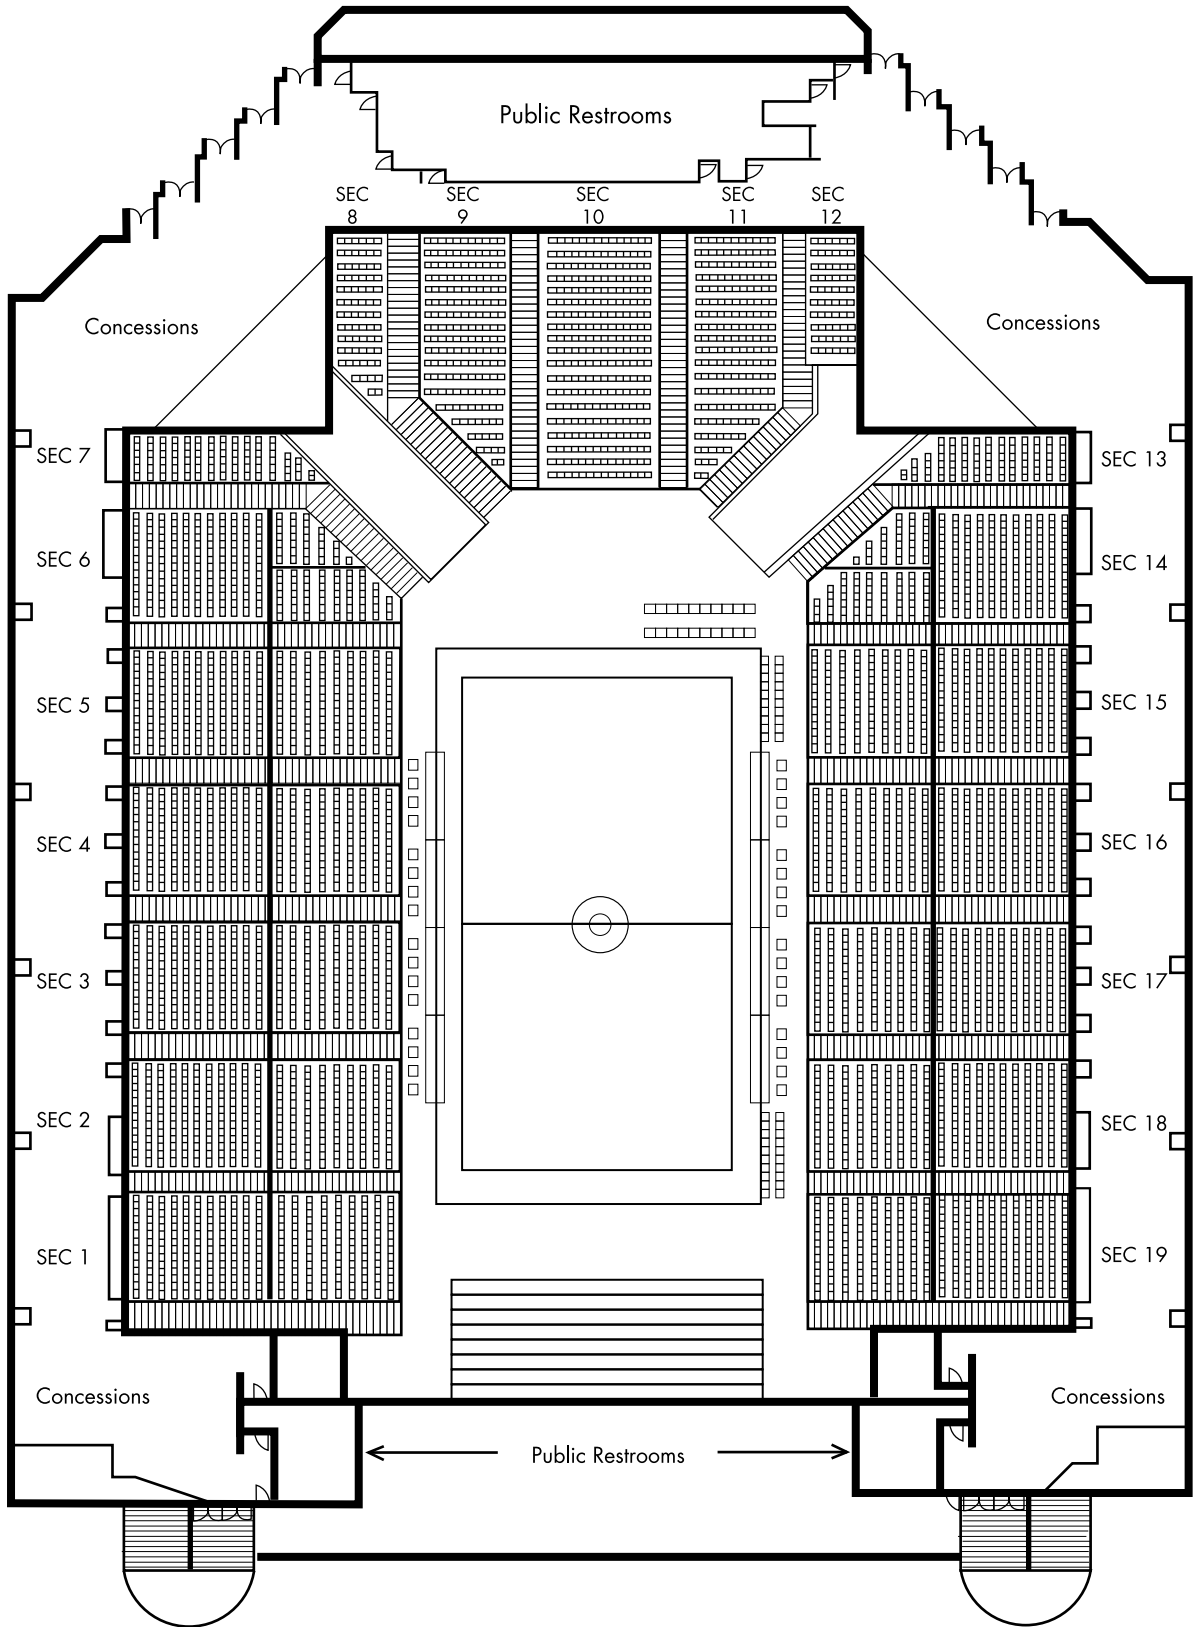

Event Center Arena
Basketball Floor Plan

Section	Capacity
1	257
2	266
3	266
4	266
5	266
6	234
7	71
8	68
9	182
10	266
11	182
12	60
13	71
14	234
15	266
16	266
17	266
18	266
19	257

Bleacher Capacity : 450

Press Seating and Officials : 50

Outside Seating : 90

Total Capacity : 4600