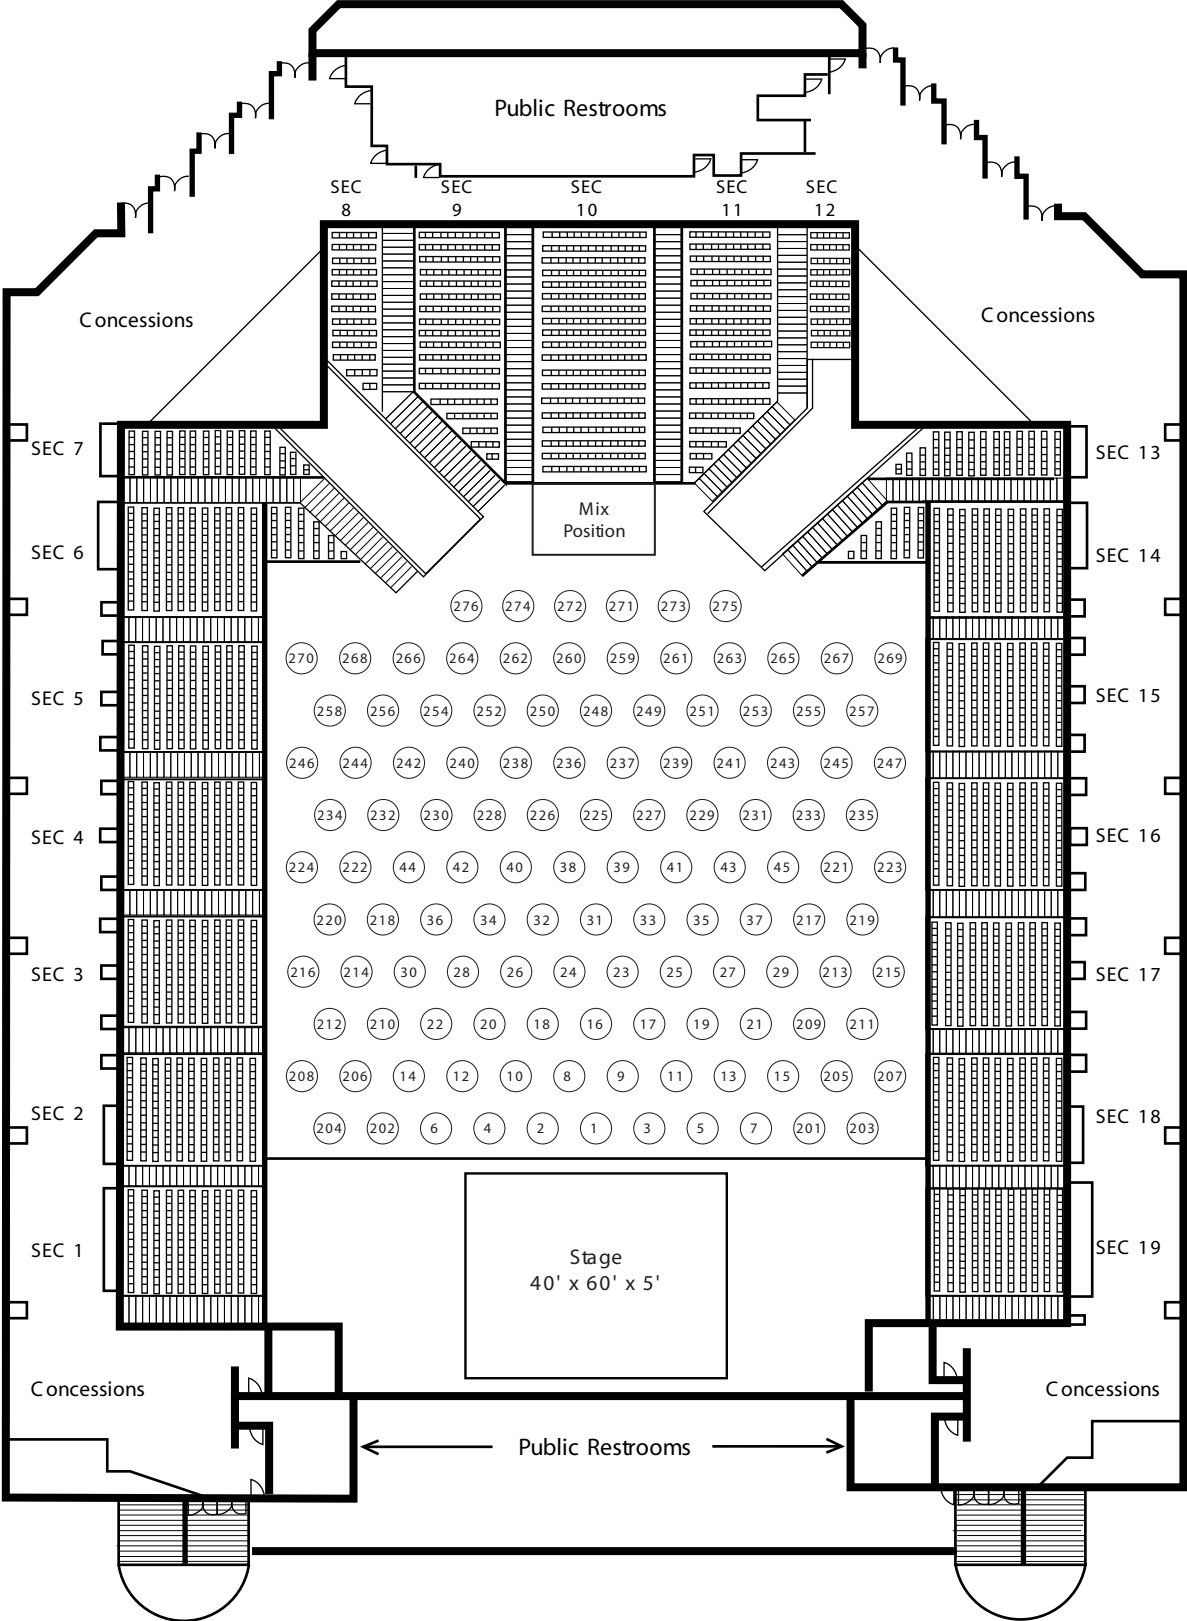

# Event Center Arena

## Round Tables Reserved Concert Layout

Section	Capacity
1	140
2	140
3	140
4	140
5	140
6	173
7	71
8	68
9	182
10	196
11	182
12	60
13	71
14	173
15	140
16	140
17	140
18	140
19	140

Table Seating Capacity (Rounds of 8): 968

Total Capacity : 2403