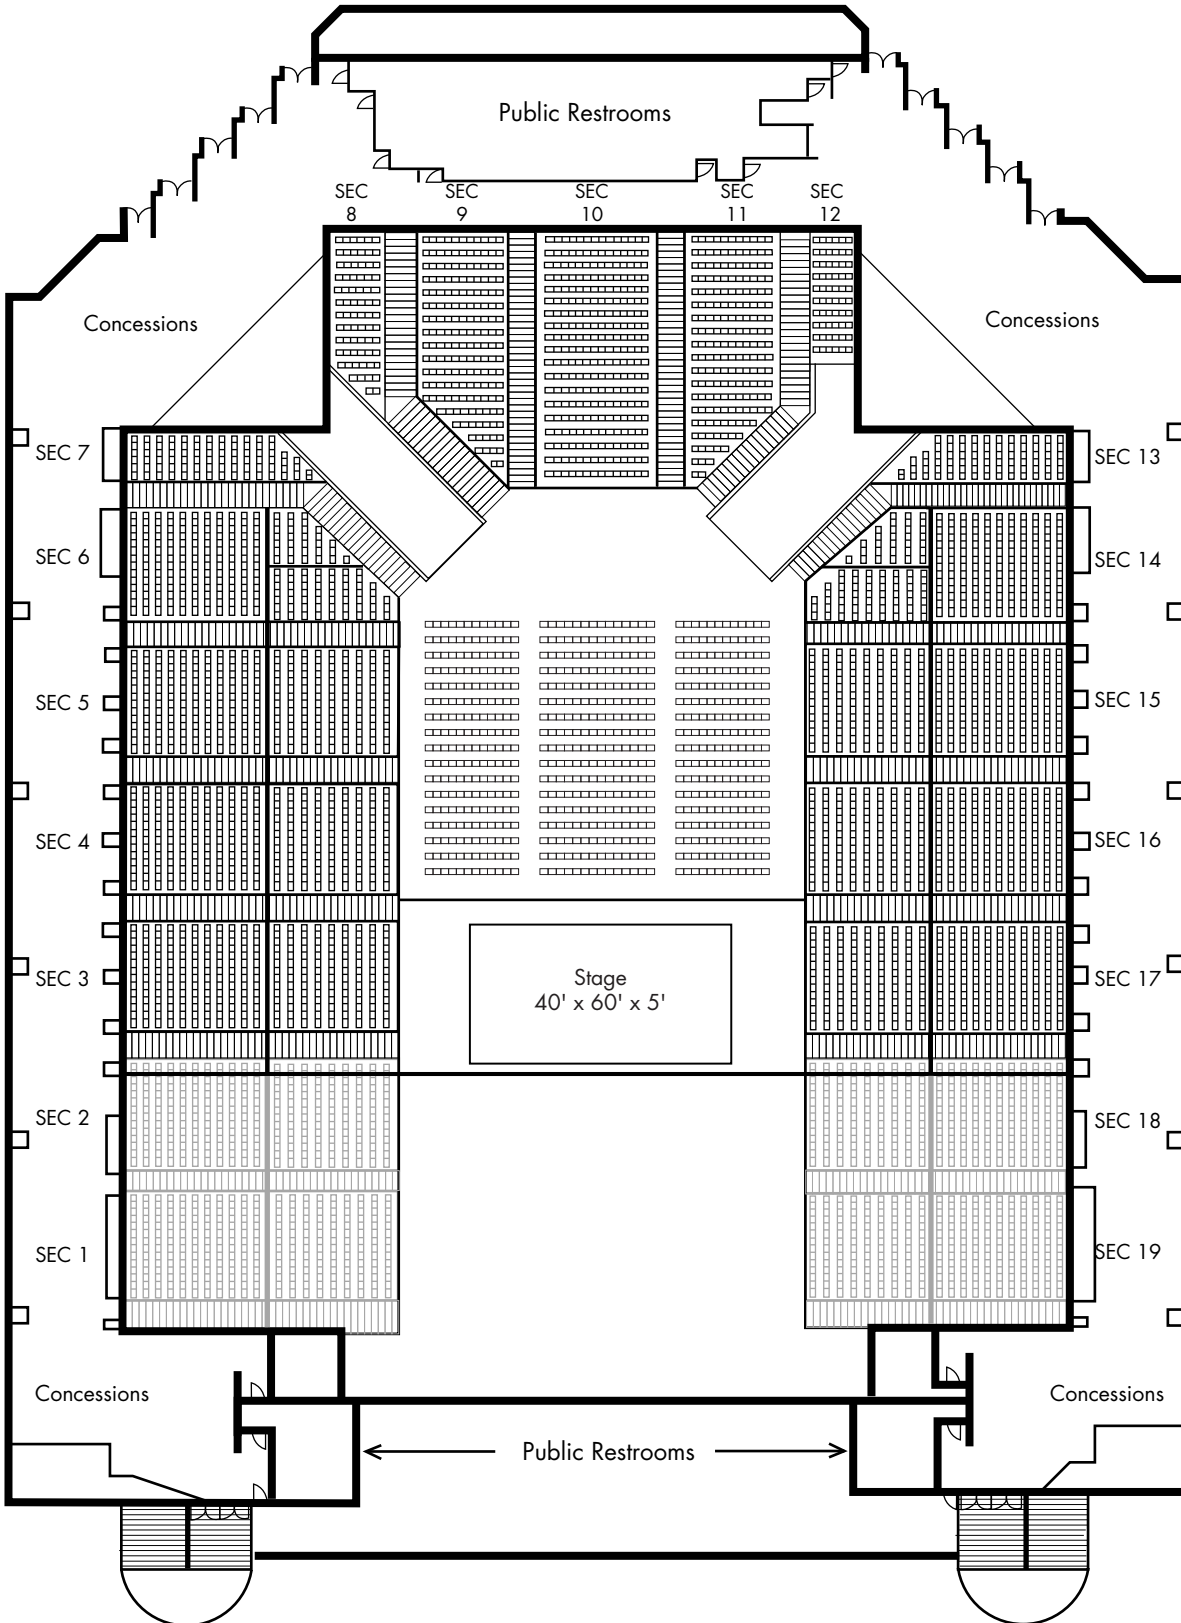

Event Center Arena
Half House Floor Plan

Section	Capacity
1	
2	
3	
4	266
5	266
6	234
7	71
8	68
9	182
10	266
11	182
12	60
13	71
14	234
15	266
16	266
17	
18	
19	

Total Fixed Seating : 2432
 Floor Capacity : 646
 Total Capacity : 3078