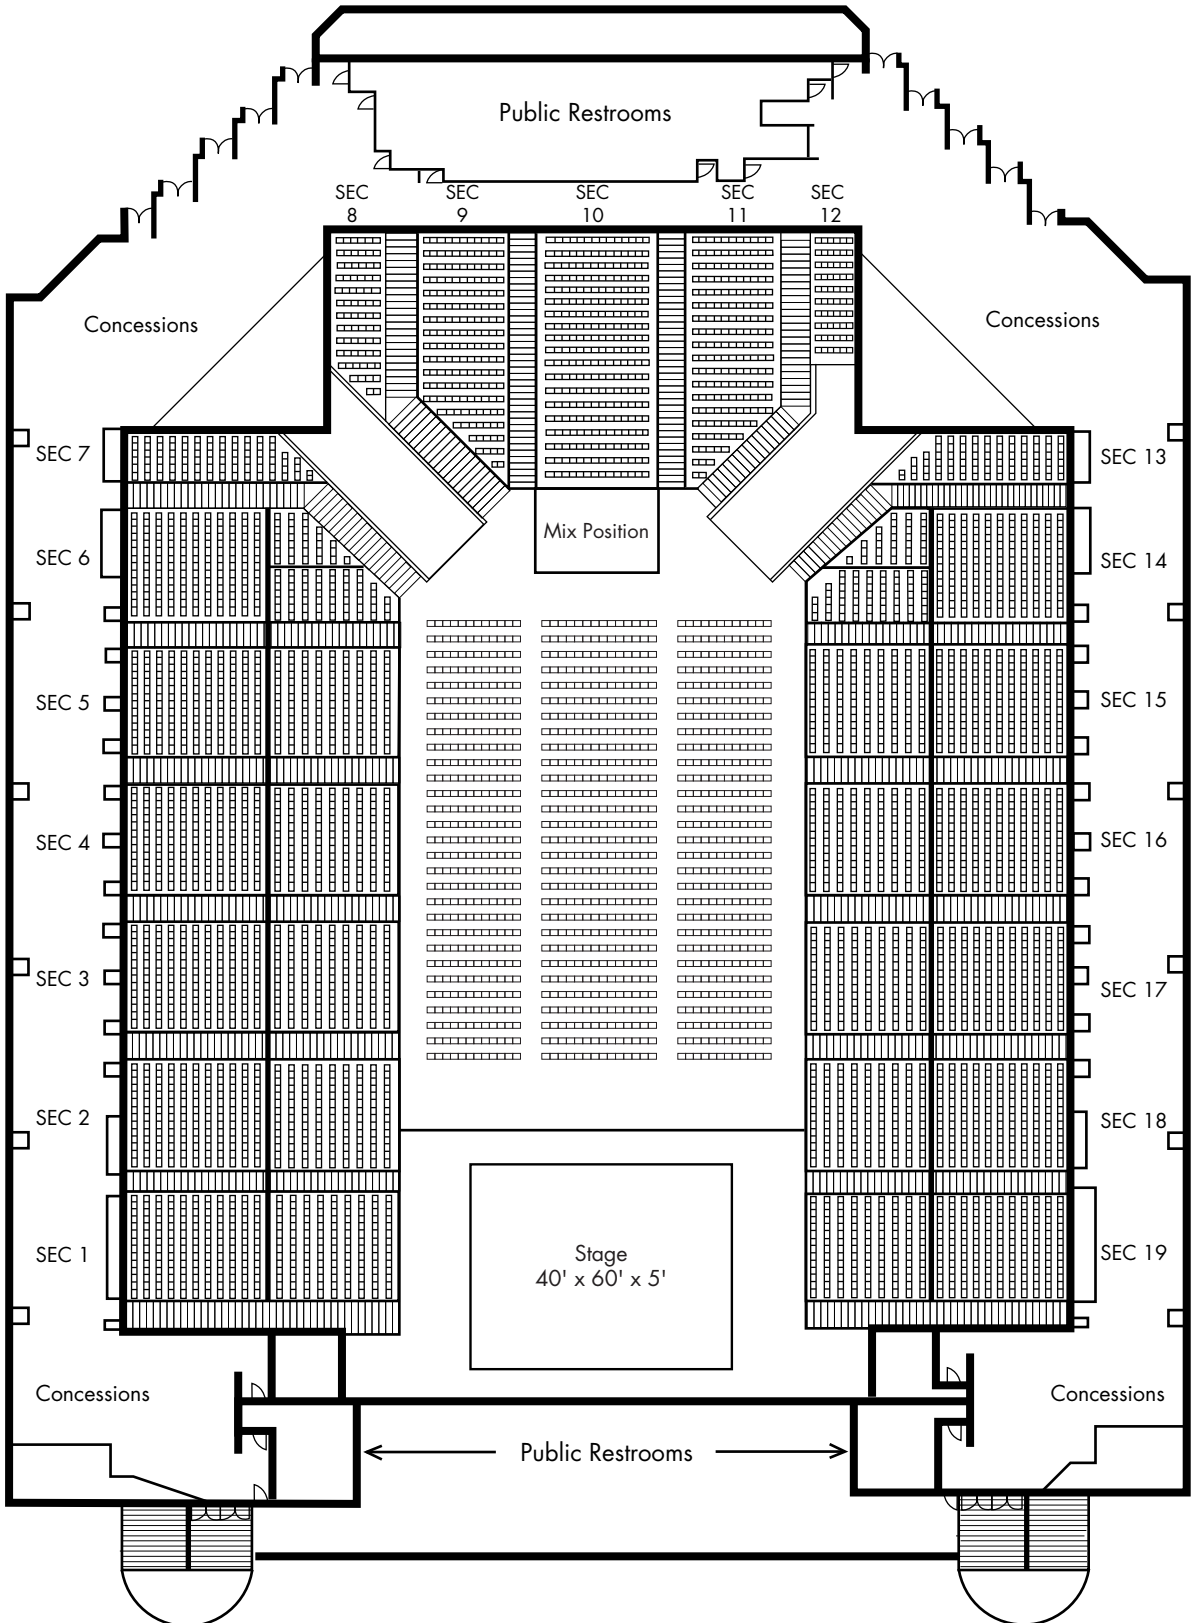

<b>Event Center Arena</b>
Reserved Concert Floor Plan

Section	Capacity
1	0
2	266
3	266
4	266
5	266
6	234
7	71
8	68
9	182
10	196
11	182
12	60
13	71
14	234
15	266
16	266
17	266
18	266
19	0

Total Fixed Seating : 3426

Floor Seating : 1102

Total Capacity : 4528\*

\* Total capacity is dependent on production requirements and sightline limitations.