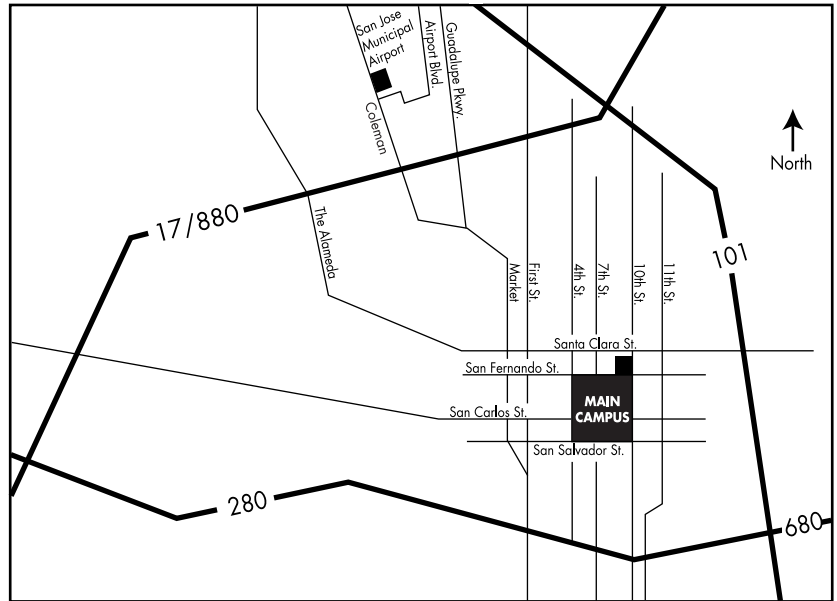

## Directions

#### Interstate 280

- Exit 280 on 11th St. (one way street)
- Turn right on 11th St.
- Turn left on San Fernando St.
- Turn left on 10th St.
- Turn right onto Event Center access road

#### Interstate 680 South

- 680 becomes 280 at U.S. 101
- Exit 280 at 11th St. (one way street)
- Turn right on 11th St.
- Turn left on San Fernando St.
- Turn left on 10th St.
- Turn right onto Event Center access road

#### Interstate 880 South

- Take 880 to 101 South
- Take 101 South to 280 North
- Exit 280 at 11th St. (one way street)
- Turn right on 11th St.
- Turn left on San Fernando St.
- Turn left on 10th St.
- Turn right onto Event Center access road