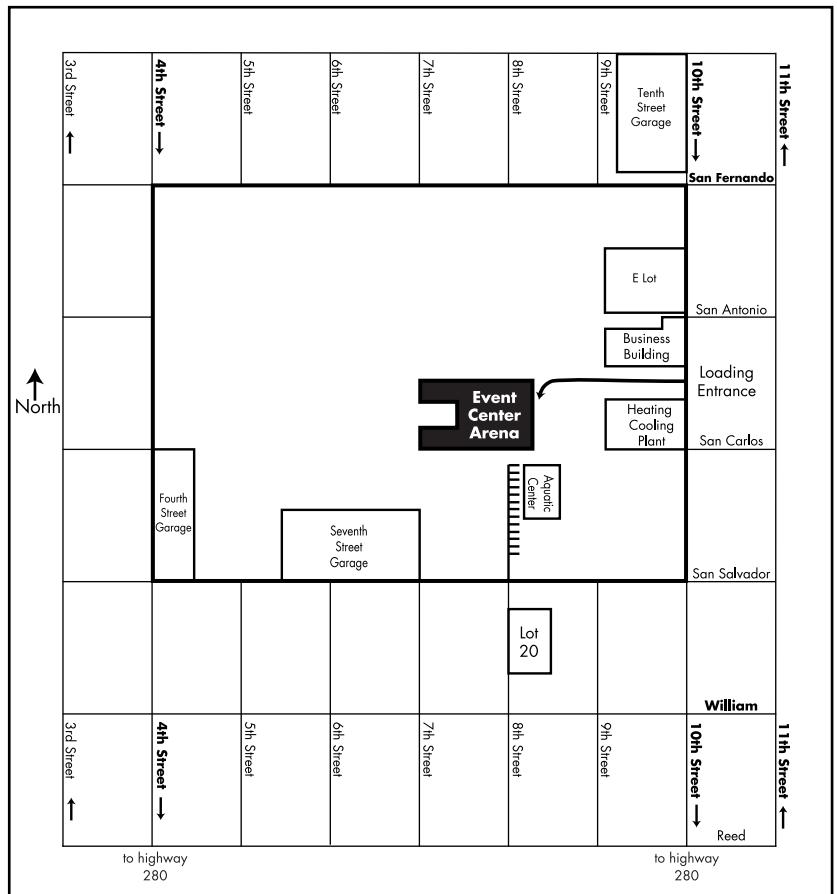

Event Center Arena

Directions

San Jose State University

San Jose International Airport

- From terminal, turn right on Airport Blvd.
- Turn left on Coleman Ave.
- Coleman Ave. becomes Market St.
- Turn left on San Fernando St.
- Turn right on 10th St.
- Turn right onto Event Center access road

U.S. 101

- Take 101 to 280 North (Downtown San Jose)
- Exit 280 at 11th St. (one way street)
- Turn right on 11th St.
- Turn left on San Fernando St.
- Turn left on 10th St.
- Turn right onto Event Center access road

Interstate 280

- Exit 280 on 11th St. (one way street)
- Turn right on 11th St.
- Turn left on San Fernando St.
- Turn left on 10th St.
- Turn right onto Event Center access road

Interstate 680 South

- 680 becomes 280 at U.S. 101
- Exit 280 at 11th St. (one way street)
- Turn right on 11th St.
- Turn left on San Fernando St.
- Turn left on 10th St.
- Turn right onto Event Center access road

Interstate 880 South

- Take 880 to 101 South
- Take 101 South to 280 North
- Exit 280 at 11th St. (one way street)
- Turn right on 11th St.
- Turn left on San Fernando St.
- Turn left on 10th St.
- Turn right onto Event Center access road

Event Center access road is between San Antonio and San Carlos between the Business Building and the Heating/Cooling Plant.